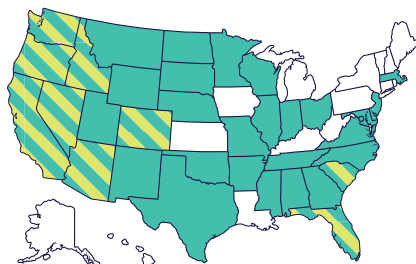

avara

Easy To
Quote

Available in
Most States

Expanded
Appetite

Program Details

Highlights

- New residential construction allowed as a GC for all states other than the construction defect states*
- Non-Admitted A- Rated by A.M. Best
- ISO Commercial General Liability and Products/Completed Operations Liability
- Blanket Additional Insured Endorsement Included
- Waiver of Subrogation included
- Up to \$10M in gross receipts
- No limit - payroll or subcontracting costs
- Per Project Aggregate available (*\$5M Policy Aggregate*)
- Work up to five stories (*interior and exterior*)
- New ventures allowed
- Deductible varies
- 25% Minimum earned and minimum premiums start at \$2,500 (*varies by class code*)

State Availability

- Available in all states except:
AK, CT, HI, IA, KS, KY, LA, ME, MI, NH, NY, PA, RI, VT, WV
- *No New Residential Construction in CD (*Construction Defect*) states:
AZ, CA, CO, FL, ID, NV, OR, SC, WA